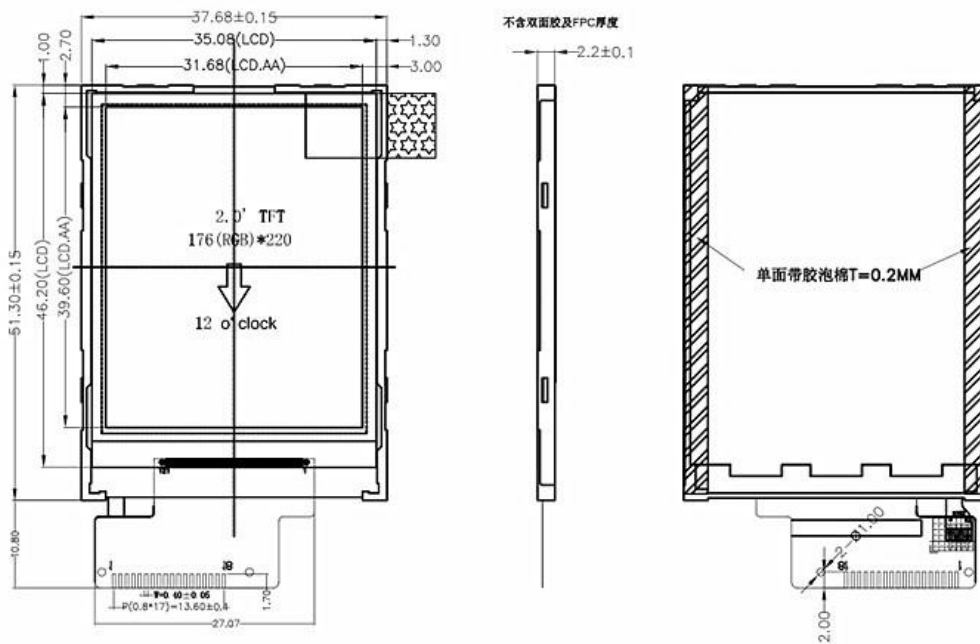

Description:

This is the 2.0 inch small TFT LCD, Graphic 480x240 Dot-matrix, 8 bit RGB interface, 6 O'clock viewing angle, popular applied in police recorder. Shenzhen Enrich Electronics Co., Ltd sells the products from monochrome LCD, TFT LCD to OLED modules. We warmly welcome your factory visit.

Specification:

1. Product name :	ENH2.0 inch TFT
2. Size:	46.10x40.96mm
3. Active area :	40.56x30.48mm
4. Marked tolerance :	±0.2mm
5. Resolution:	480x240
6. Display type :	Transmissive
7. Viewing angle:	6 O'clock
8. LCD Drive Power current :	6 mA
9. Working temp :	-10°C~+60°C
10. Storage temp :	-20°C~+70°C
11. Connector:	COG+FPC
12. Drive IC :	ILI9032D
13. Backlight :	2 pcs green led backlight
14. Interface:	8 bit RGB interface
15. Voltage:	Vdd=3.0V

Customer's Application:

LCD for Police recorder

Display drawing:

<b>Display Type</b>	<b>TFT</b>
	<b>NORMALLY WHITE</b>
	<b>TRANSMISSIVE</b>
<b>Front Polarizer</b>	
<b>Operating Method</b>	
<b>Viewing Angle</b>	<b>12 0'CLOCK</b>
<b>LCD Driver IC</b>	<b>ST7775R</b>
<b>Operating Voltage</b>	<b>VDD=2.8V</b>
<b>Operation Temperature</b>	<b>-20°C TO 70°C</b>
<b>Storage Temperature</b>	<b>-30°C TO 80°C</b>
<b>Interface</b>	<b>SPI接口</b>
<b>Backlight</b>	<b>WHITE(3.2V,60mA)</b>